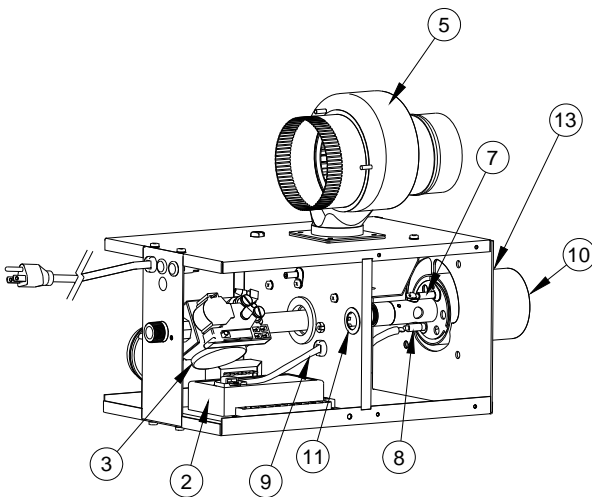

Replacement Parts

ITEM #	PART #	DESCRIPTION
1	CE057	INDICATOR LIGHT
2	CE266	IGNITION MODULE- MODELS - LA/LX
	CE201	IGNITION MODULE- MODELS - LXR
3	CG142	GAS VALVE REPLACEMENT KIT - NAT.
	CG143	GAS VALVE REPLACEMENT KIT - LPG.
4	CE058	TRANSFORMER
5	CE004	BLOWER MOTOR - 40,000 TO 175,000 BTU
	CE013	BLOWER MOTOR - 205,000 TO 220,000 BTU
6	CH007	BLOWER GASKET
7	LE002	FLAME SENSOR ELECTRODE
8	LE001	SPARK ELECTRODE

ITEM #	PART #	DESCRIPTION
9	CE006	IGNITION WIRE
10	LG004	BURNER CUP
	LG005	BURNER CUP ASSEMBLY (C/W ELECTRODES)
11	CH011	SIGHT GLASS ASSEMBLY
12	CE025	AIR SWITCH - MODELS - LA/LX - 40
	CE025	AIR SWITCH - MODELS - LA/LX - 60
	CE025	AIR SWITCH - MODELS - LA/LX - 80
	CE142	AIR SWITCH - MODELS - LA/LX - 100
13	CH001	BURNER GASKET
14	VS022	AIR INLET KIT

Note:
LXR Models use the
same parts as LX Models